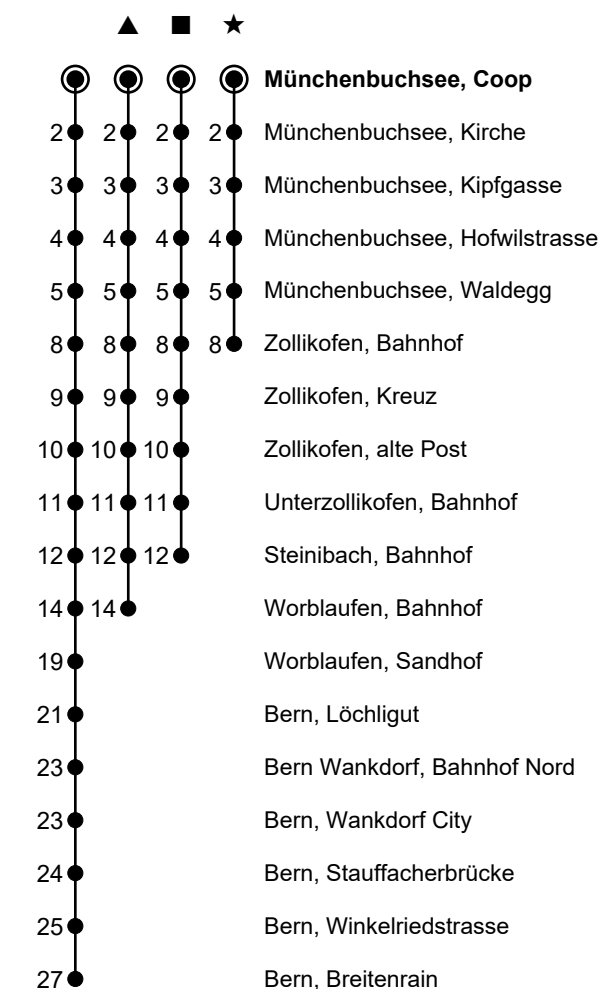

Gültig vom 10.12.2023 bis 14.06.2024 / 07.10.2024 bis 14.12.2024

🕒	Montag-Freitag	Samstag	Sonn- und Feiertage
5	30 [★] 45	30 [★] 45 [★]	
6	00 15 30 45	00 [★] 15 [★] 30 [★] 45 [★]	00 [★] 30 [★]
7	00 15 30 45	00 [★] 15 [★] 30 [★] 45 [★]	00 [★] 30 [★]
8	00 15 30 45	00 [★] 15 [★] 30 [★] 45 [★]	00 [★] 30 [★]
9	00 15 30 45	00 [★] 15 [★] 30 [★] 45 [★]	00 [★] 30 [★]
10	00 15 30 45	00 [★] 15 [★] 30 [★] 45 [★]	00 [★] 30 [★]
11	00 15 30 45	00 [★] 15 [★] 30 [★] 45 [★]	00 [★] 30 [★]
12	00 15 30 45	00 [★] 15 [★] 30 [★] 45 [★]	00 [★] 30 [★]
13	00 15 30 45	00 [★] 15 [★] 30 [★] 45 [★]	00 [★] 30 [★]
14	00 15 30 45	00 [★] 15 [★] 30 [★] 45 [★]	00 [★] 30 [★]
15	00 15 30 45	00 [★] 15 [★] 30 [★] 45 [★]	00 [★] 30 [★]
16	00 15 30 45	00 [★] 15 [★] 30 [★] 45 [★]	00 [★] 30 [★]
17	00 15 30 45	00 [★] 15 [★] 30 [★] 45 [★]	00 [★] 30 [★]
18	00 15 30 45	00 [★] 15 [★] 30 [★] 45 [★]	00 [★] 30 [★]
19	00 15 30 [▲] 45 [▲]	00 [★] 15 [★] 30 [★] 45 [★]	00 [★] 30 [★]
20	00 [★] 15 [★] 30 [★] 45 [★]	00 [★] 15 [★] 30 [★] 45 [★]	00 [★] 30 [★]
21	00 [★] 15 [★] 30 [★] 45 [■]	00 [★] 15 [★] 30 [★] 45 [★]	00 [★] 30 [★]
22	00 [★] 30 [★]	00 [★] 30 [★]	00 [★] 30 [★]
23	00 [★] 30 [★]	00 [★] 30 [★]	00 [★] 30 [★]
0	00 [★]	00 [★]	00 [★]

Ungefähre Reisezeit in Minuten

Von Samstag, 15.06.2024 bis Sonntag, 06.10.2024 gilt infolge von Bauarbeiten auf den RBS-Bahnnlinien ein anderer Fahrplan.

Fahrplaninfos in Echtzeit

Feiertage: 1. und 2. Januar, Karfreitag, Ostermontag, Auffahrt, Pfingstmontag, 1. August, 25. und 26. Dezember