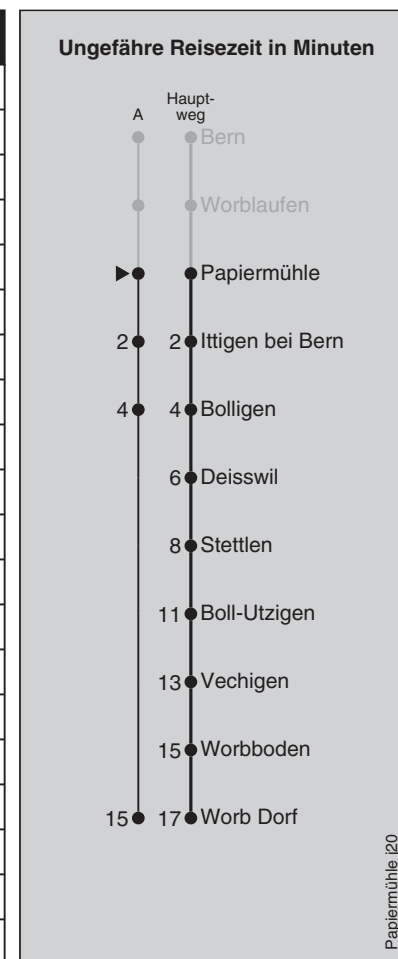

Abfahrten nach Worb Dorf

Montag - Freitag	
5	52
6	07 22 37 44[■] 52 59[■]
7	07 14[■] 22 29[■] 37 44[■] 52 59[■]
8	07 14[■] 22 29[■] 37 44[■] 52
9	07 22 37 52
10	07 22 37 52
11	07 22 37 44[■] 52 59[■]
12	07 14[■] 22 29[■] 37 44[■] 52 59[■]
13	07 14[■] 22 29[■] 37 44[■] 52
14	07 22 37 52
15	07 22 37 52
16	07 22 29[■] 37 44[■] 52 59[■]
17	07 14[■] 22 29[■] 37 44[■] 52 59[■]
18	07 14[■] 22 29[■] 37 44[■] 52 59^A
19	07 14^A 22 37 52
20	07 22 37 52
21	07 22 37[■] 52
22	07[■] 22 37[■] 52
23	07[■] 22 37[■] 52
0	07[■] 22

Samstag	
5	
6	07 37 52
7	07 22 37 52
8	07 22 37 52
9	07 22 37 52
10	07 22 37 52
11	07 22 37 52
12	07 22 37 52
13	07 22 37 52
14	07 22 37 52
15	07 22 37 52
16	07 22 37 52
17	07 22 37 52
18	07 22 37 52
19	07 22 37 52
20	07 22 37 52
21	07 22 37[■] 52
22	07[■] 22 37[■] 52
23	07[■] 22 37[■] 52
0	07[■] 22

Sonn- und Feiertag	
5	
6	07 37
7	07 37
8	07 37
9	07 37
10	07 37
11	07 22 37 52
12	07 22 37 52
13	07 22 37 52
14	07 22 37 52
15	07 22 37 52
16	07 22 37 52
17	07 22 37 52
18	07 22 37 52
19	07 22 37 52
20	07 22 37 52
21	07 22 52
22	22 52
23	22 52
0	22

Feiertage: 1. und 2. Januar, Karfreitag, Ostermontag, Auffahrt, Pfingstmontag, 1. August, 25. und 26. Dezember

A=fährt Weg A

■=fährt bis Bolligen

Regionalverkehr Bern-Solothurn: 031 925 55 55 - kundenservice@rbs.ch - www.rbs.ch

Fahrplan-Infos
in Echtzeit