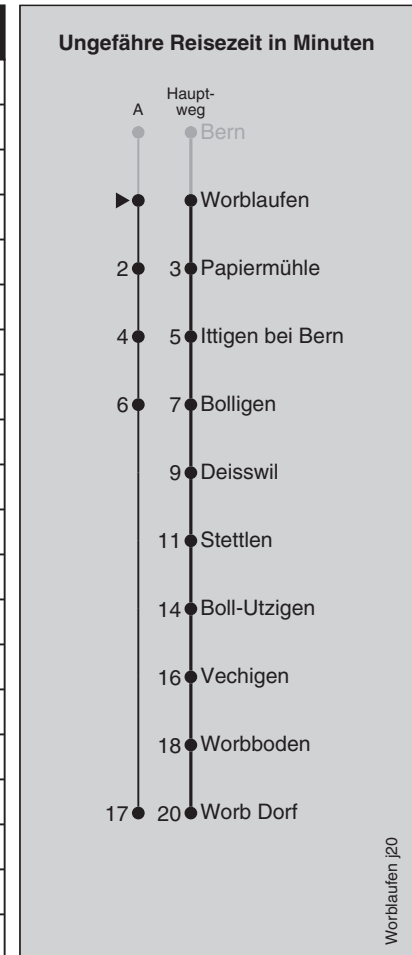

Abfahrten nach Worb Dorf

Montag - Freitag	
5	49
6	04 19 34 42[■] 49 57[■]
7	04 12[■] 19 27[■] 34 42[■] 49 57[■]
8	04 12[■] 19 27[■] 34 42[■] 49
9	04 19 34 49
10	04 19 34 49
11	04 19 34 42[■] 49 57[■]
12	04 12[■] 19 27[■] 34 42[■] 49 57[■]
13	04 12[■] 19 27[■] 34 42[■] 49
14	04 19 34 49
15	04 19 34 49
16	04 19 27[■] 34 42[■] 49 57[■]
17	04 12[■] 19 27[■] 34 42[■] 49 57[■]
18	04 12[■] 19 27[■] 34 42[■] 49 57[^]
19	04 12^A 19 34 49
20	04 19 34 49
21	04 19 34[■] 49
22	04[■] 19 34[■] 49
23	04[■] 19 34[■] 49
0	04[■] 19

Samstag	
5	
6	04 34 49
7	04 19 34 49
8	04 19 34 49
9	04 19 34 49
10	04 19 34 49
11	04 19 34 49
12	04 19 34 49
13	04 19 34 49
14	04 19 34 49
15	04 19 34 49
16	04 19 34 49
17	04 19 34 49
18	04 19 34 49
19	04 19 34 49
20	04 19 34 49
21	04 19 34[■] 49
22	04[■] 19 34[■] 49
23	04[■] 19 34[■] 49
0	04[■] 19

Sonn- und Feiertag	
5	
6	04 34
7	04 34
8	04 34
9	04 34
10	04 34
11	04 19 34 49
12	04 19 34 49
13	04 19 34 49
14	04 19 34 49
15	04 19 34 49
16	04 19 34 49
17	04 19 34 49
18	04 19 34 49
19	04 19 34 49
20	04 19 34 49
21	04 19 49
22	19 49
23	19 49
0	19

Feiertage: 1. und 2. Januar, Karfreitag, Ostermontag, Auffahrt, Pfingstmontag, 1. August, 25. und 26. Dezember

A=fährt Weg A

■=fährt bis Bolligen

Regionalverkehr Bern-Solothurn: 031 925 55 55 - kundenservice@rbs.ch - www.rbs.ch

Fahrplan-Infos
in Echtzeit