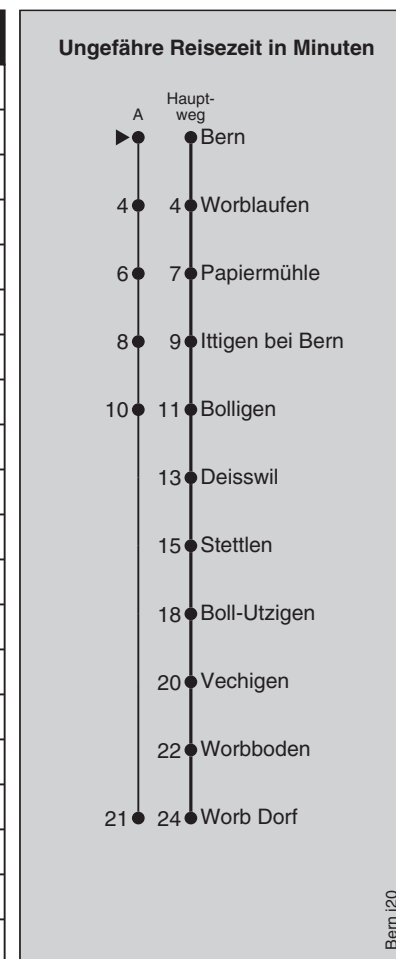

Abfahrten nach Worb Dorf

Montag - Freitag	
5	45
6	00 15 30 38[■] 45 53[■]
7	00 08[■] 15 23[■] 30 38[■] 45 53[■]
8	00 08[■] 15 23[■] 30 38[■] 45
9	00 15 30 45
10	00 15 30 45
11	00 15 30 38[■] 45 53[■]
12	00 08[■] 15 23[■] 30 38[■] 45 53[■]
13	00 08[■] 15 23[■] 30 38[■] 45
14	00 15 30 45
15	00 15 30 45
16	00 15 30 38[■] 45 53[■]
17	00 08[■] 15 23[■] 30 38[■] 45 53[■]
18	00 08[■] 15 23[■] 30 38[■] 45 53^A
19	00 08^A 15 30 45
20	00 15 30 45
21	00 15 30[■] 45
22	00[■] 15 30[■] 45
23	00[■] 15 30[■] 45
0	00[■] 15

Samstag	
5	
6	00 30 45
7	00 15 30 45
8	00 15 30 45
9	00 15 30 45
10	00 15 30 45
11	00 15 30 45
12	00 15 30 45
13	00 15 30 45
14	00 15 30 45
15	00 15 30 45
16	00 15 30 45
17	00 15 30 45
18	00 15 30 45
19	00 15 30 45
20	00 15 30 45
21	00 15 30[■] 45
22	00[■] 15 30[■] 45
23	00[■] 15 30[■] 45
0	00[■] 15

Sonn- und Feiertag	
5	
6	00 30
7	00 30
8	00 30
9	00 30
10	00 30
11	00 15 30 45
12	00 15 30 45
13	00 15 30 45
14	00 15 30 45
15	00 15 30 45
16	00 15 30 45
17	00 15 30 45
18	00 15 30 45
19	00 15 30 45
20	00 15 30 45
21	00 15 45
22	15 45
23	15 45
0	15

Feiertage: 1. und 2. Januar, Karfreitag, Ostermontag, Auffahrt, Pfingstmontag, 1. August, 25. und 26. Dezember

A=fährt Weg A

■=fährt bis Bolligen

Regionalverkehr Bern-Solothurn: 031 925 55 55 - kundenservice@rbs.ch - www.rbs.ch

Fahrplan-Infos
in Echtzeit