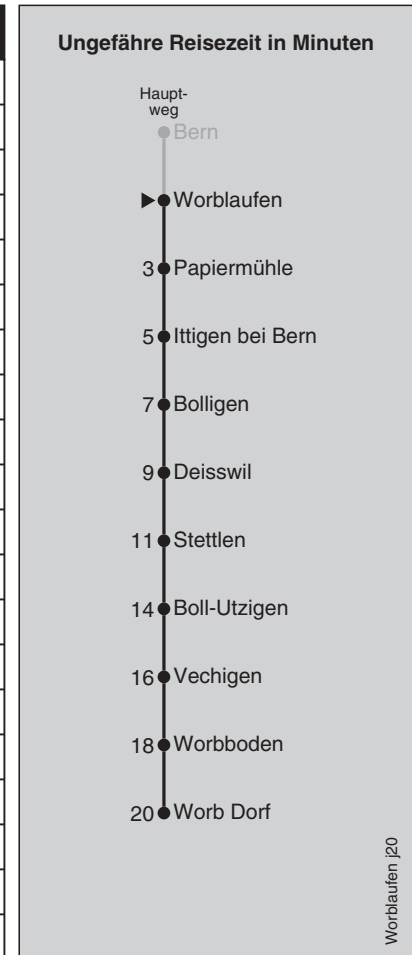

Abfahrten nach Worb Dorf

Montag - Freitag	
5	49^x
6	04 19^x 34 42[■] 49^x 57[■]
7	04 12[■] 19^x 27[■] 34 42[■] 49^x 57[■]
8	04 12[■] 19^x 27[■] 34 42[■] 49^x
9	04 19^x 34 49^x
10	04 19^x 34 49^x
11	04 19^x 34 42[■] 49^x 57[■]
12	04 12[■] 19^x 27[■] 34 42[■] 49^x 57[■]
13	04 12[■] 19^x 27[■] 34 42[■] 49^x
14	04 19^x 34 49^x
15	04 19^x 34 49^x
16	04 19^x 27[■] 34 42[■] 49^x 57[■]
17	04 12[■] 19^x 27[■] 34 42[■] 49^x 57[■]
18	04 12[■] 19^x 27[■] 34 42[■] 49^x 57[■]
19	04 12[■] 19^x 34 49^x
20	04 19^x 34 49^x
21	04 19 34[■] 49
22	04[■] 19 34[■] 49
23	04[■] 19 34[■] 49
0	04[■] 19

Samstag	
5	
6	04 34 49^x
7	04 19^x 34 49^x
8	04 19^x 34 49^x
9	04 19^x 34 49^x
10	04 19^x 34 49^x
11	04 19^x 34 49^x
12	04 19^x 34 49^x
13	04 19^x 34 49^x
14	04 19^x 34 49^x
15	04 19^x 34 49^x
16	04 19^x 34 49^x
17	04 19^x 34 49^x
18	04 19^x 34 49^x
19	04 19^x 34 49^x
20	04 19^x 34 49^x
21	04 19 34[■] 49
22	04[■] 19 34[■] 49
23	04[■] 19 34[■] 49
0	04[■] 19

Sonn- und Feiertag	
5	
6	04 34
7	04 34
8	04 34
9	04 34
10	04 34
11	04 19^x 34 49^x
12	04 19^x 34 49^x
13	04 19^x 34 49^x
14	04 19^x 34 49^x
15	04 19^x 34 49^x
16	04 19^x 34 49^x
17	04 19^x 34 49^x
18	04 19^x 34 49^x
19	04 19^x 34 49^x
20	04 19^x 34 49^x
21	04 19 49
22	19 49
23	19 49
0	19

Feiertage: 1. und 2. Januar, Karfreitag, Ostermontag, Auffahrt, Pfingstmontag, 1. August, 25. und 26. Dezember

■=fährt bis Bolligen

X=fährt bis Stettlen

Regionalverkehr Bern-Solothurn: 031 925 55 55 - kundenservice@rbs.ch - www.rbs.ch

Fahrplan-Infos
in Echtzeit