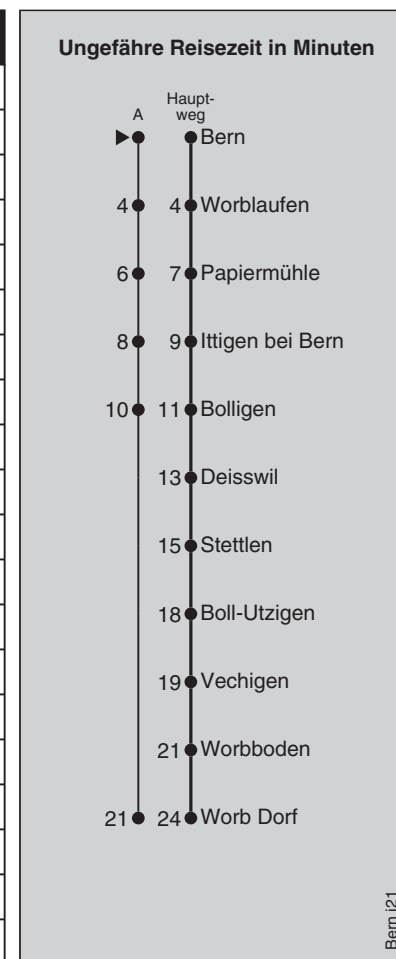

Abfahrten nach Worb Dorf

Montag - Freitag	
5	45
6	00 15 30 38[■] 45 53[■]
7	00 08[■] 15 23[■] 30 38[■] 45 53[■]
8	00 08[■] 15 23[■] 30 38[■] 45
9	00 15 30 45
10	00 15 30 45
11	00 15 30 38[■] 45 53[■]
12	00 08[■] 15 23[■] 30 38[■] 45 53[■]
13	00 08[■] 15 23[■] 30 38[■] 45
14	00 15 30 45
15	00 15 30 45
16	00 15 30 38[■] 45 53[■]
17	00 08[■] 15 23[■] 30 38[■] 45 53[■]
18	00 08[■] 15 23[■] 30 38[■] 45 53^A
19	00 08^A 15 30 45
20	00 15 30 45
21	00 15 30[■] 45
22	00[■] 15 30[■] 45
23	00[■] 15 30[■] 45
0	00[■] 15

Samstag	
5	
6	00 30 45
7	00 15 30 45
8	00 15 30 45
9	00 15 30 45
10	00 15 30 45
11	00 15 30 45
12	00 15 30 45
13	00 15 30 45
14	00 15 30 45
15	00 15 30 45
16	00 15 30 45
17	00 15 30 45
18	00 15 30 45
19	00 15 30 45
20	00 15 30 45
21	00 15 30[■] 45
22	00[■] 15 30[■] 45
23	00[■] 15 30[■] 45
0	00[■] 15

Sonn- und Feiertag	
5	
6	00 30
7	00 30
8	00 30
9	00 30
10	00 30
11	00 15 30 45
12	00 15 30 45
13	00 15 30 45
14	00 15 30 45
15	00 15 30 45
16	00 15 30 45
17	00 15 30 45
18	00 15 30 45
19	00 15 30 45
20	00 15 30 45
21	00 15 45
22	15 45
23	15 45
0	15

Feiertage: 1. und 2. Januar, Karfreitag, Ostermontag, Auffahrt, Pfingstmontag, 1. August, 25. und 26. Dezember

A=fährt Weg A

■=fährt bis Bolligen

Regionalverkehr Bern-Solothurn: 031 925 55 55 - kundenservice@rbs.ch - www.rbs.ch

Fahrplan-Infos
in Echtzeit