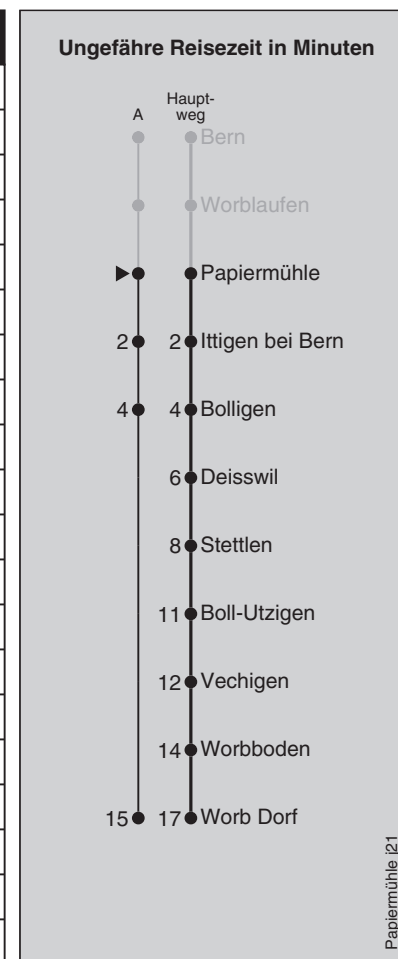

Abfahrten nach Worb Dorf

Montag - Freitag	
5	52
6	07 22 37 44[■] 52 59[■]
7	07 14[■] 22 29[■] 37 44[■] 52 59[■]
8	07 14[■] 22 29[■] 37 44[■] 52
9	07 22 37 52
10	07 22 37 52
11	07 22 37 44[■] 52 59[■]
12	07 14[■] 22 29[■] 37 44[■] 52 59[■]
13	07 14[■] 22 29[■] 37 44[■] 52
14	07 22 37 52
15	07 22 37 52
16	07 22 29[■] 37 44[■] 52 59[■]
17	07 14[■] 22 29[■] 37 44[■] 52 59[■]
18	07 14[■] 22 29[■] 37 44[■] 52 59^A
19	07 14^A 22 37 52
20	07 22 37 52
21	07 22 37[■] 52
22	07[■] 22 37[■] 52
23	07[■] 22 37[■] 52
0	07[■] 22

Samstag	
5	
6	07 37 52
7	07 22 37 52
8	07 22 37 52
9	07 22 37 52
10	07 22 37 52
11	07 22 37 52
12	07 22 37 52
13	07 22 37 52
14	07 22 37 52
15	07 22 37 52
16	07 22 37 52
17	07 22 37 52
18	07 22 37 52
19	07 22 37 52
20	07 22 37 52
21	07 22 37[■] 52
22	07[■] 22 37[■] 52
23	07[■] 22 37[■] 52
0	07[■] 22

Sonn- und Feiertag	
5	
6	07 37
7	07 37
8	07 37
9	07 37
10	07 37
11	07 22 37 52
12	07 22 37 52
13	07 22 37 52
14	07 22 37 52
15	07 22 37 52
16	07 22 37 52
17	07 22 37 52
18	07 22 37 52
19	07 22 37 52
20	07 22 37 52
21	07 22 52
22	22 52
23	22 52
0	22

Feiertage: 1. und 2. Januar, Karfreitag, Ostermontag, Auffahrt, Pfingstmontag, 1. August, 25. und 26. Dezember

A=fährt Weg A

■=fährt bis Bolligen

Regionalverkehr Bern-Solothurn: 031 925 55 55 - kundenservice@rbs.ch - www.rbs.ch

Fahrplan-Infos
in Echtzeit