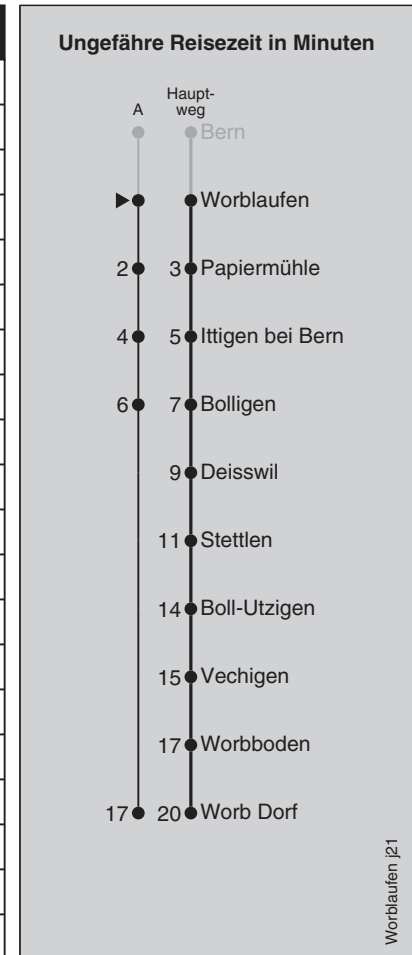

Abfahrten nach Worb Dorf

Montag - Freitag	
5	49
6	04 19 34 42[■] 49 57[■]
7	04 12[■] 19 27[■] 34 42[■] 49 57[■]
8	04 12[■] 19 27[■] 34 42[■] 49
9	04 19 34 49
10	04 19 34 49
11	04 19 34 42[■] 49 57[■]
12	04 12[■] 19 27[■] 34 42[■] 49 57[■]
13	04 12[■] 19 27[■] 34 42[■] 49
14	04 19 34 49
15	04 19 34 49
16	04 19 27[■] 34 42[■] 49 57[■]
17	04 12[■] 19 27[■] 34 42[■] 49 57[■]
18	04 12[■] 19 27[■] 34 42[■] 49 57[^]
19	04 12^A 19 34 49
20	04 19 34 49
21	04 19 34[■] 49
22	04[■] 19 34[■] 49
23	04[■] 19 34[■] 49
0	04[■] 19

Samstag	
5	
6	04 34 49
7	04 19 34 49
8	04 19 34 49
9	04 19 34 49
10	04 19 34 49
11	04 19 34 49
12	04 19 34 49
13	04 19 34 49
14	04 19 34 49
15	04 19 34 49
16	04 19 34 49
17	04 19 34 49
18	04 19 34 49
19	04 19 34 49
20	04 19 34 49
21	04 19 34[■] 49
22	04[■] 19 34[■] 49
23	04[■] 19 34[■] 49
0	04[■] 19

Sonn- und Feiertag	
5	
6	04 34
7	04 34
8	04 34
9	04 34
10	04 34
11	04 19 34 49
12	04 19 34 49
13	04 19 34 49
14	04 19 34 49
15	04 19 34 49
16	04 19 34 49
17	04 19 34 49
18	04 19 34 49
19	04 19 34 49
20	04 19 34 49
21	04 19 49
22	19 49
23	19 49
0	19

Feiertage: 1. und 2. Januar, Karfreitag, Ostermontag, Auffahrt, Pfingstmontag, 1. August, 25. und 26. Dezember

A=fährt Weg A

■=fährt bis Bolligen

Regionalverkehr Bern-Solothurn: 031 925 55 55 - kundenservice@rbs.ch - www.rbs.ch

Fahrplan-Infos
in Echtzeit