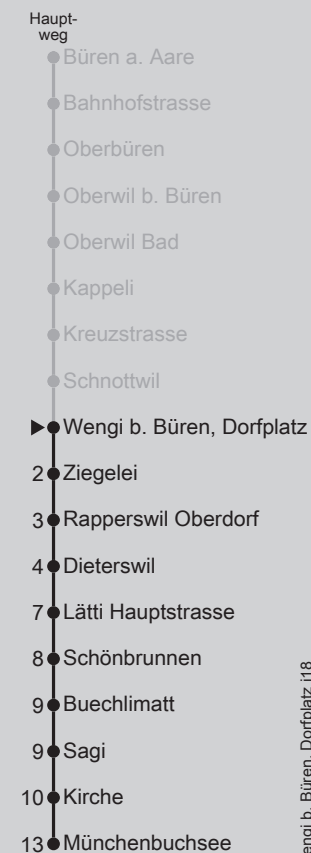

898

Wengi b. Büren, Dorfplatz

Abfahrten nach Münchenbuchsee

Montag - Freitag		Samstag		Sonn- und Feiertag	
5	24	5		5	
6	00 30	6	00	6	00
7	00 30	7	00	7	00
8	00	8	00	8	00
9	00	9	00	9	00
10	00	10	00	10	00
11	00	11	00	11	00
12	00	12	00	12	00
13	00	13	00	13	00
14	00	14	00	14	00
15	00 30	15	00	15	00
16	00 30	16	00	16	00
17	00 30	17	00	17	00
18	00 30	18	00	18	00
19	00	19	00	19	00
20	00	20	00	20	00
21	00	21	00	21	00
22	00	22	00	22	00
23	00	23	00	23	00
0	00ⁱ	0	00	0	

Ungefähre Reisezeit in Minuten

Feiertage: 1. und 2. Januar, Karfreitag, Ostermontag, Auffahrt, Pfingstmontag, 1. August, 25. und 26. Dezember

i = nur Fr ohne allg. Feiertage

Regionalverkehr Bern-Solothurn Infos Bürozeiten: 031 925 55 55 Sonstige Zeiten: 031 925 56 77 info@rbs.ch www.rbs.ch

Fahrplan-Infos
in Echtzeit