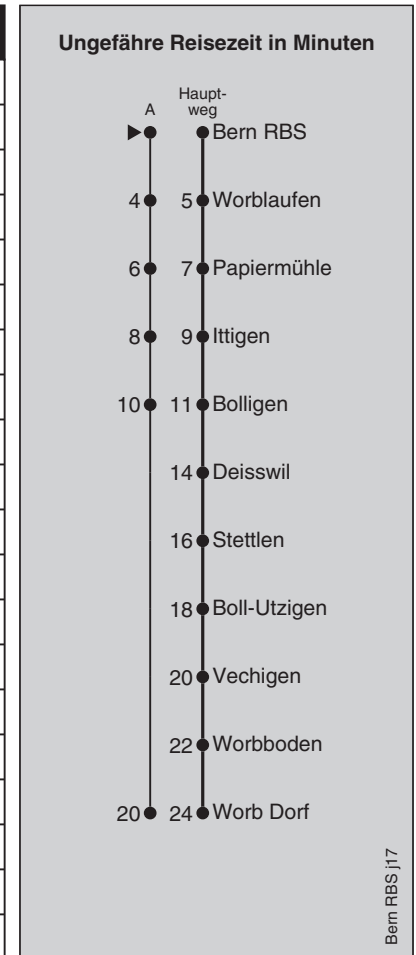

Abfahrten nach Worb Dorf

| Montag - Freitag | |
|------------------|---|
| 5 | 45 |
| 6 | 00 15 30 38 [■] 45 53 [■] |
| 7 | 00 08 [■] 15 23 [■] 30 38 [■] 45 53 [■] |
| 8 | 00 08 [■] 15 30 45 |
| 9 | 00 15 30 45 |
| 10 | 00 15 30 45 |
| 11 | 00 15 30 45 |
| 12 | 00 15 30 45 |
| 13 | 00 15 30 45 |
| 14 | 00 15 30 45 |
| 15 | 00 15 30 45 |
| 16 | 00 15 30 38 [■] 45 53 [■] |
| 17 | 00 08 [■] 15 23 [■] 30 38 [■] 45 53 [■] |
| 18 | 00 08 [■] 15 23 [■] 30 38 [■] 45 53 ^A |
| 19 | 00 08 ^A 15 30 45 |
| 20 | 00 15 30 45 |
| 21 | 00 15 30 [■] 45 |
| 22 | 00 [■] 15 30 [■] 45 |
| 23 | 00 [■] 15 30 [■] 45 |
| 0 | 00 [■] 15 |

| Samstag | |
|---------|---------------------------------------|
| 5 | |
| 6 | 00 30 45 |
| 7 | 00 15 30 45 |
| 8 | 00 15 30 45 |
| 9 | 00 15 30 45 |
| 10 | 00 15 30 45 |
| 11 | 00 15 30 45 |
| 12 | 00 15 30 45 |
| 13 | 00 15 30 45 |
| 14 | 00 15 30 45 |
| 15 | 00 15 30 45 |
| 16 | 00 15 30 45 |
| 17 | 00 15 30 45 |
| 18 | 00 15 30 45 |
| 19 | 00 15 30 45 |
| 20 | 00 15 30 45 |
| 21 | 00 [■] 15 30 [■] 45 |
| 22 | 00 [■] 15 30 [■] 45 |
| 23 | 00 [■] 15 30 [■] 45 |
| 0 | 00 [■] 15 |

| Sonn- und Feiertag | |
|--------------------|-----------------------|
| 5 | |
| 6 | 00 30 |
| 7 | 00 30 |
| 8 | 00 30 |
| 9 | 00 30 |
| 10 | 00 30 |
| 11 | 00 15 30 45 |
| 12 | 00 15 30 45 |
| 13 | 00 15 30 45 |
| 14 | 00 15 30 45 |
| 15 | 00 15 30 45 |
| 16 | 00 15 30 45 |
| 17 | 00 15 30 45 |
| 18 | 00 15 30 45 |
| 19 | 00 15 30 45 |
| 20 | 00 15 30 45 |
| 21 | 00 [■] 15 45 |
| 22 | 15 45 |
| 23 | 15 45 |
| 0 | 15 |

Fahrplan-Infos
in Echtzeit