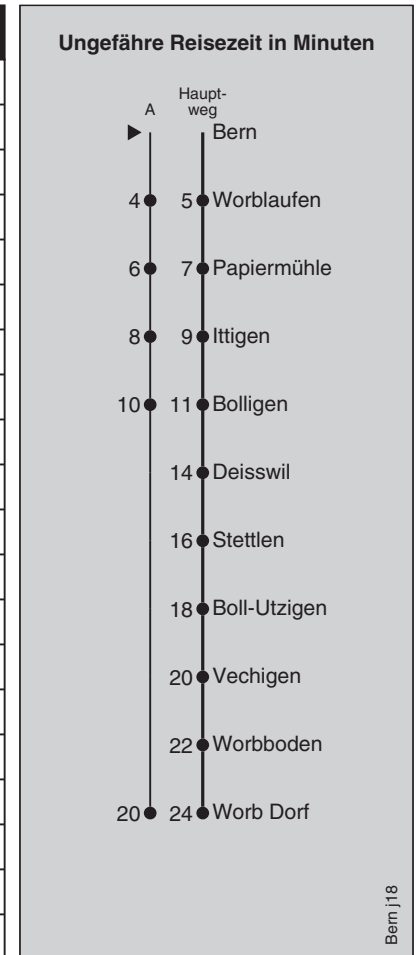

Abfahrten nach Worb Dorf

Montag - Freitag	
5	45
6	00 15 30 38 [■] 45 53 [■]
7	00 08 [■] 15 23 [■] 30 38 [■] 45 53 [■]
8	00 08 [■] 15 23 [■] 30 38 [■] 45
9	00 15 30 45
10	00 15 30 45
11	00 15 30 45
12	00 15 30 45
13	00 15 30 45
14	00 15 30 45
15	00 15 30 45
16	00 15 30 38 [■] 45 53 [■]
17	00 08 [■] 15 23 [■] 30 38 [■] 45 53 [■]
18	00 08 [■] 15 23 [■] 30 38 [■] 45 53 ^A
19	00 08 ^A 15 30 45
20	00 15 30 45
21	00 15 30 [■] 45
22	00 [■] 15 30 [■] 45
23	00 [■] 15 30 [■] 45
0	00 [■] 15

Samstag	
5	
6	00 30 45
7	00 15 30 45
8	00 15 30 45
9	00 15 30 45
10	00 15 30 45
11	00 15 30 45
12	00 15 30 45
13	00 15 30 45
14	00 15 30 45
15	00 15 30 45
16	00 15 30 45
17	00 15 30 45
18	00 15 30 45
19	00 15 30 45
20	00 15 30 45
21	00 [■] 15 30 [■] 45
22	00 [■] 15 30 [■] 45
23	00 [■] 15 30 [■] 45
0	00 [■] 15

Sonn- und Feiertag	
5	
6	00 30
7	00 30
8	00 30
9	00 30
10	00 30
11	00 15 30 45
12	00 15 30 45
13	00 15 30 45
14	00 15 30 45
15	00 15 30 45
16	00 15 30 45
17	00 15 30 45
18	00 15 30 45
19	00 15 30 45
20	00 15 30 45
21	00 [■] 15 45
22	15 45
23	15 45
0	15

Fahrplan-Infos
in Echtzeit