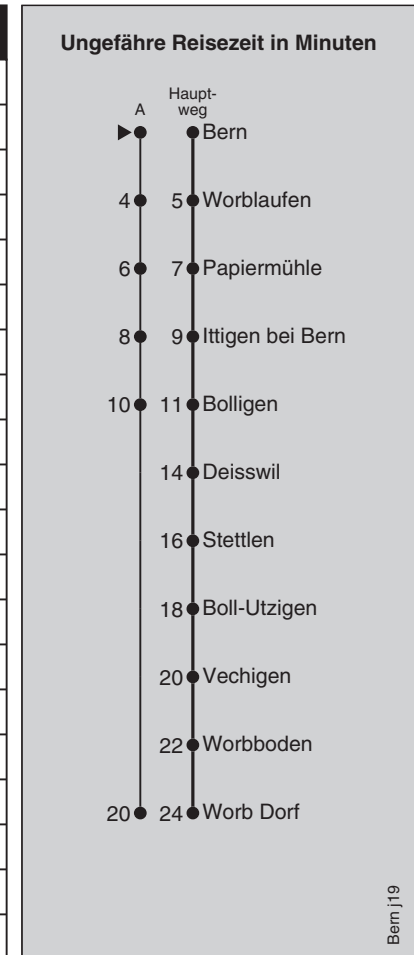

Abfahrten nach Worb Dorf

Montag - Freitag	
5	45
6	00 15 30 38 [■] 45 53 [■]
7	00 08 [■] 15 23 [■] 30 38 [■] 45 53 [■]
8	00 08 [■] 15 23 [■] 30 38 [■] 45
9	00 15 30 45
10	00 15 30 45
11	00 15 30 38 [■] 45 53 [■]
12	00 08 [■] 15 23 [■] 30 38 [■] 45 53 [■]
13	00 08 [■] 15 23 [■] 30 38 [■] 45
14	00 15 30 45
15	00 15 30 45
16	00 15 30 38 [■] 45 53 [■]
17	00 08 [■] 15 23 [■] 30 38 [■] 45 53 [■]
18	00 08 [■] 15 23 [■] 30 38 [■] 45 53 ^A
19	00 08 ^A 15 30 45
20	00 15 30 45
21	00 15 30 [■] 45
22	00 [■] 15 30 [■] 45
23	00 [■] 15 30 [■] 45
0	00 [■] 15

Samstag	
5	
6	00 30 45
7	00 15 30 45
8	00 15 30 45
9	00 15 30 45
10	00 15 30 45
11	00 15 30 45
12	00 15 30 45
13	00 15 30 45
14	00 15 30 45
15	00 15 30 45
16	00 15 30 45
17	00 15 30 45
18	00 15 30 45
19	00 15 30 45
20	00 15 30 45
21	00 [■] 15 30 [■] 45
22	00 [■] 15 30 [■] 45
23	00 [■] 15 30 [■] 45
0	00 [■] 15

Sonn- und Feiertag	
5	
6	00 30
7	00 30
8	00 30
9	00 30
10	00 30
11	00 15 30 45
12	00 15 30 45
13	00 15 30 45
14	00 15 30 45
15	00 15 30 45
16	00 15 30 45
17	00 15 30 45
18	00 15 30 45
19	00 15 30 45
20	00 15 30 45
21	00 [■] 15 45
22	15 45
23	15 45
0	15

Fahrplan-Infos
in Echtzeit