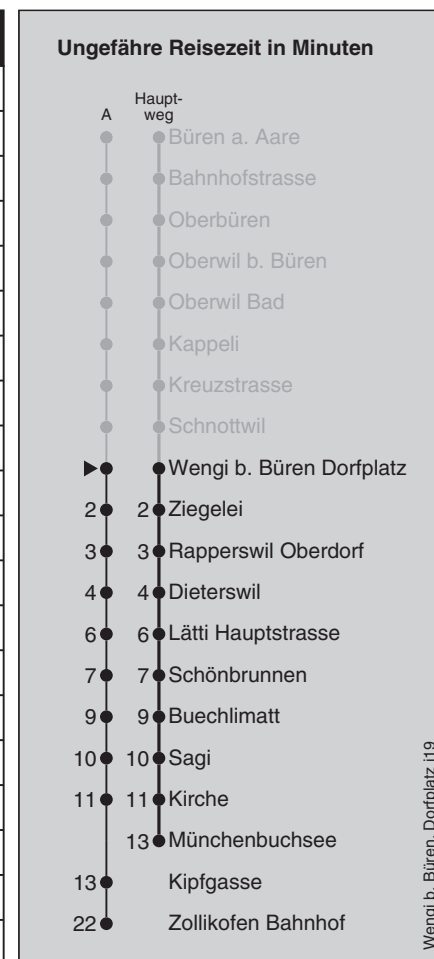

**898**

## Abfahrten nach Münchenbuchsee ( - Zollikofen Bahnhof )

Montag - Freitag		Samstag		Sonn- und Feiertag	
5	24	5		5	
6	00 <sup>A</sup> 30 <sup>A</sup>	6	00	6	00
7	00 <sup>A</sup> 30 <sup>A</sup>	7	00	7	00
8	00	8	00	8	00
9	00	9	00	9	00
10	00	10	00	10	00
11	00	11	00	11	00
12	00	12	00	12	00
13	00	13	00	13	00
14	00	14	00	14	00
15	00 30	15	00	15	00
16	00 30	16	00	16	00
17	00 30	17	00	17	00
18	00 30	18	00	18	00
19	00	19	00	19	00
20	00	20	00	20	00
21	00	21	00	21	00
22	00	22	00	22	00
23	00	23	00	23	00
0	00 <sup>5</sup>	0	00	0	

Fahrplan-Infos  
in Echtzeit