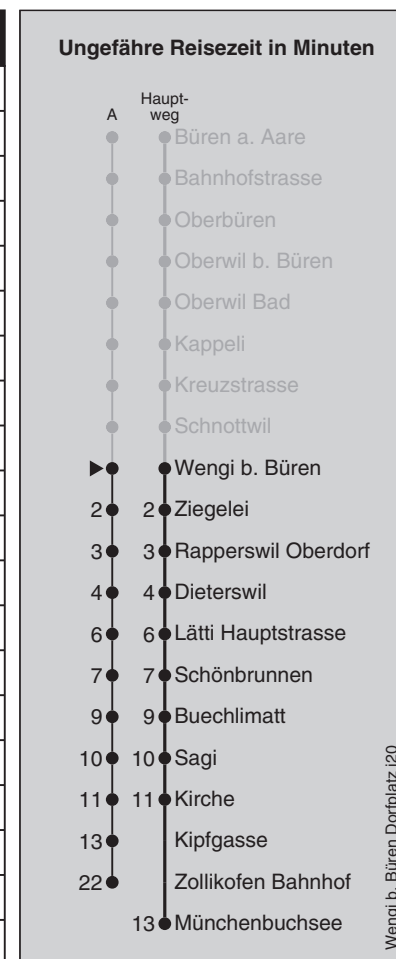

**898**

## Abfahrten nach Münchenbuchsee / (- Zollikofen Bahnhof)

Montag - Freitag		Samstag		Sonn- und Feiertag	
5	24	5		5	
6	00 <sup>A</sup> 30 <sup>A</sup>	6	00	6	00
7	00 <sup>A</sup> 30 <sup>A</sup>	7	00	7	00
8	00	8	00	8	00
9	00	9	00	9	00
10	00	10	00	10	00
11	00	11	00	11	00
12	00	12	00	12	00
13	00	13	00	13	00
14	00	14	00	14	00
15	00 30	15	00	15	00
16	00 30	16	00	16	00
17	00 30	17	00	17	00
18	00 30	18	00	18	00
19	00	19	00	19	00
20	00	20	00	20	00
21	00	21	00	21	00
22	00	22	00	22	00
23	00	23	00	23	00
0	00 <sup>5</sup>	0	00	0	

Fahrplan-Infos  
in Echtzeit