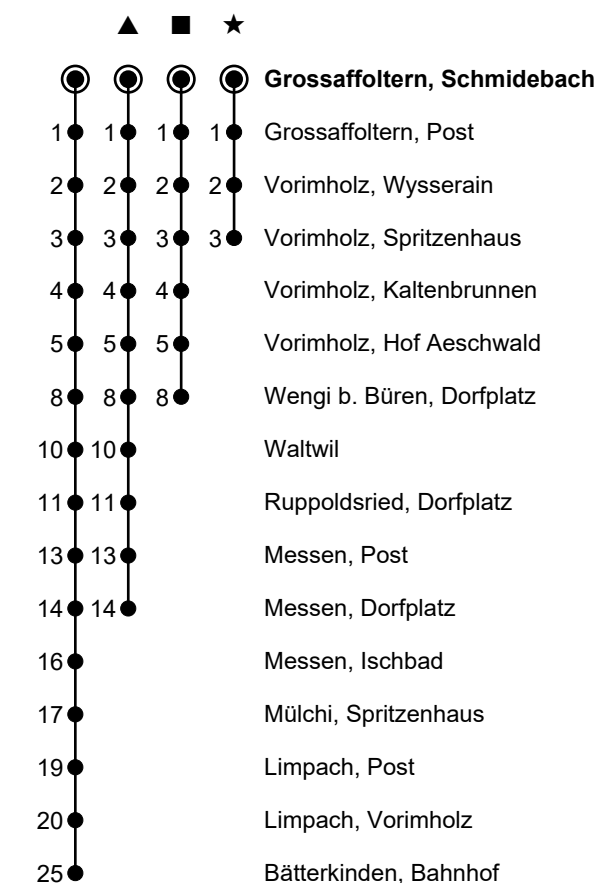

🕒	Montag-Freitag	Samstag	Sonn- und Feiertag
5			
6	42	42 [★]	
7	42	42 [★]	42 [★]
8	42 [▲]	42 [★]	42 [★]
9	42 [★]	42 [★]	42 [★]
10	42 [★]	42 [★]	42 [★]
11	42 [★]	42 [★]	42 [★]
12	42 [★]	42 [★]	42 [★]
13	42 [★]	42 [★]	42 [★]
14	42 [★]	42 [★]	42 [★]
15	42 [★]	42 [★]	42 [★]
16	42	42 [★]	42 [★]
17	42	42 [★]	42 [★]
18	42 [▲]	12 [★] 42 [★]	42 [★]
19	42 [★]	42 [★]	42 [★]
20	42 [★]	42 [★]	
21	12 [■]		
22	06 ^⑤		
23			
0			

Ungefähre Reisezeit in Minuten

⑤ = nur Fr ohne allg. Feiertage

1 = Mo-Do ohne allg. Feiertage

Fahrplaninfos in Echtzeit